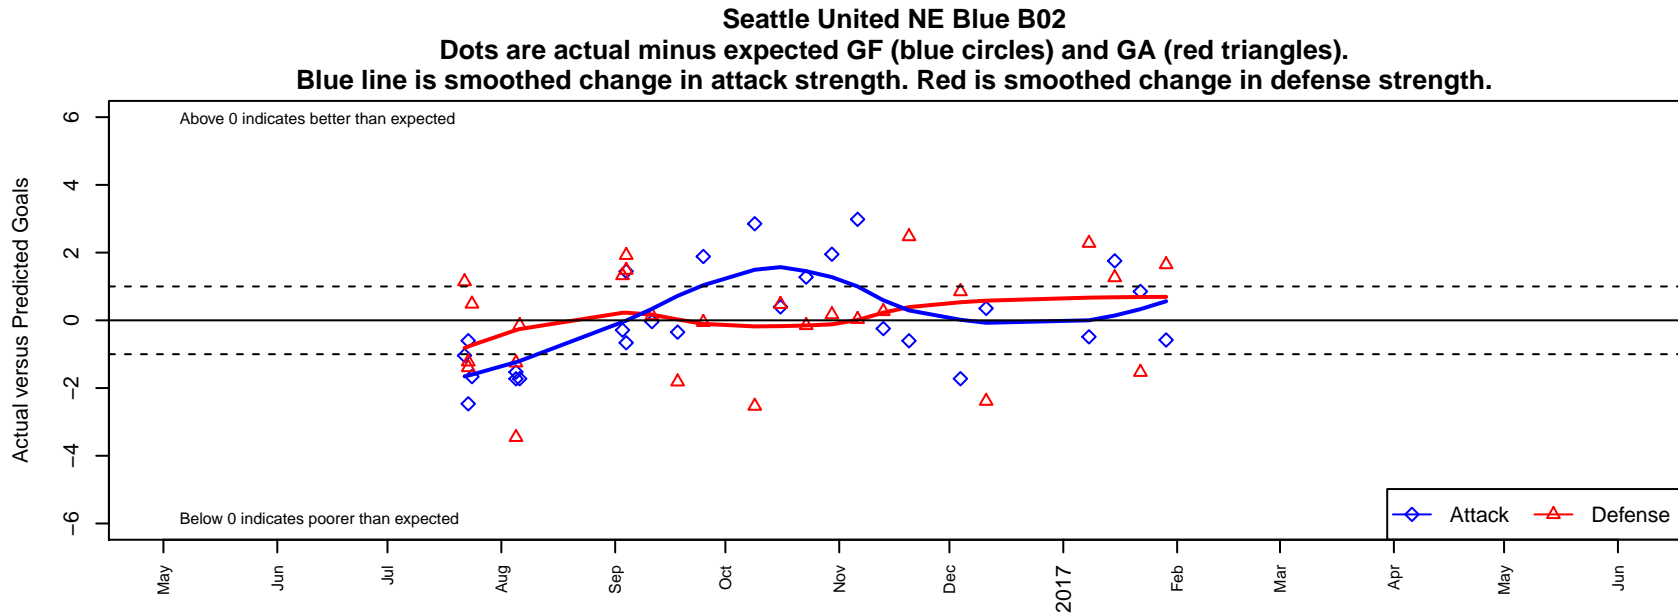

## Seattle United NE Blue B02

Seattle United Regional  
 Seattle, WA  
 B02 total strength=1210  
 attack=5.34 defense=3.21  
 fall league = NPSL Div 2 (02) U15

alt names used:  
 SU Northeast B02 Blue  
 Seattle United B02 NE Blue  
 Seattle United NE B02 Blue  
 SEATTLE UNITED B02 NE BLUE (WA)  
 Seattle United NE B02 Blue

Venues played:  
 2016 Crossfire Select U15 Gold  
 2016 WA Rush Cup B02 Silver U15  
 2016 Labor Day Cup BU15 Silver  
 2016 NPSL Division 2 (02) U15  
 2016 Founders Cup B02 Div A

**attack and defense variance (black dot)  
relative to other teams  
and top 10 in region**