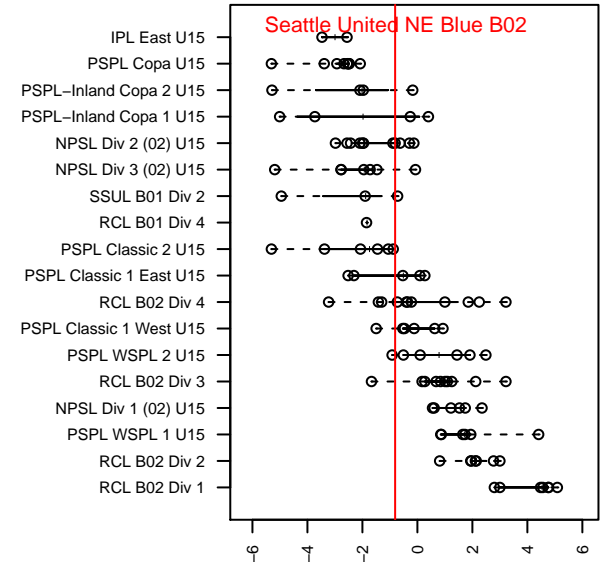

**attack and defense rating
relative to others at age
and all opponents in last 13 months**